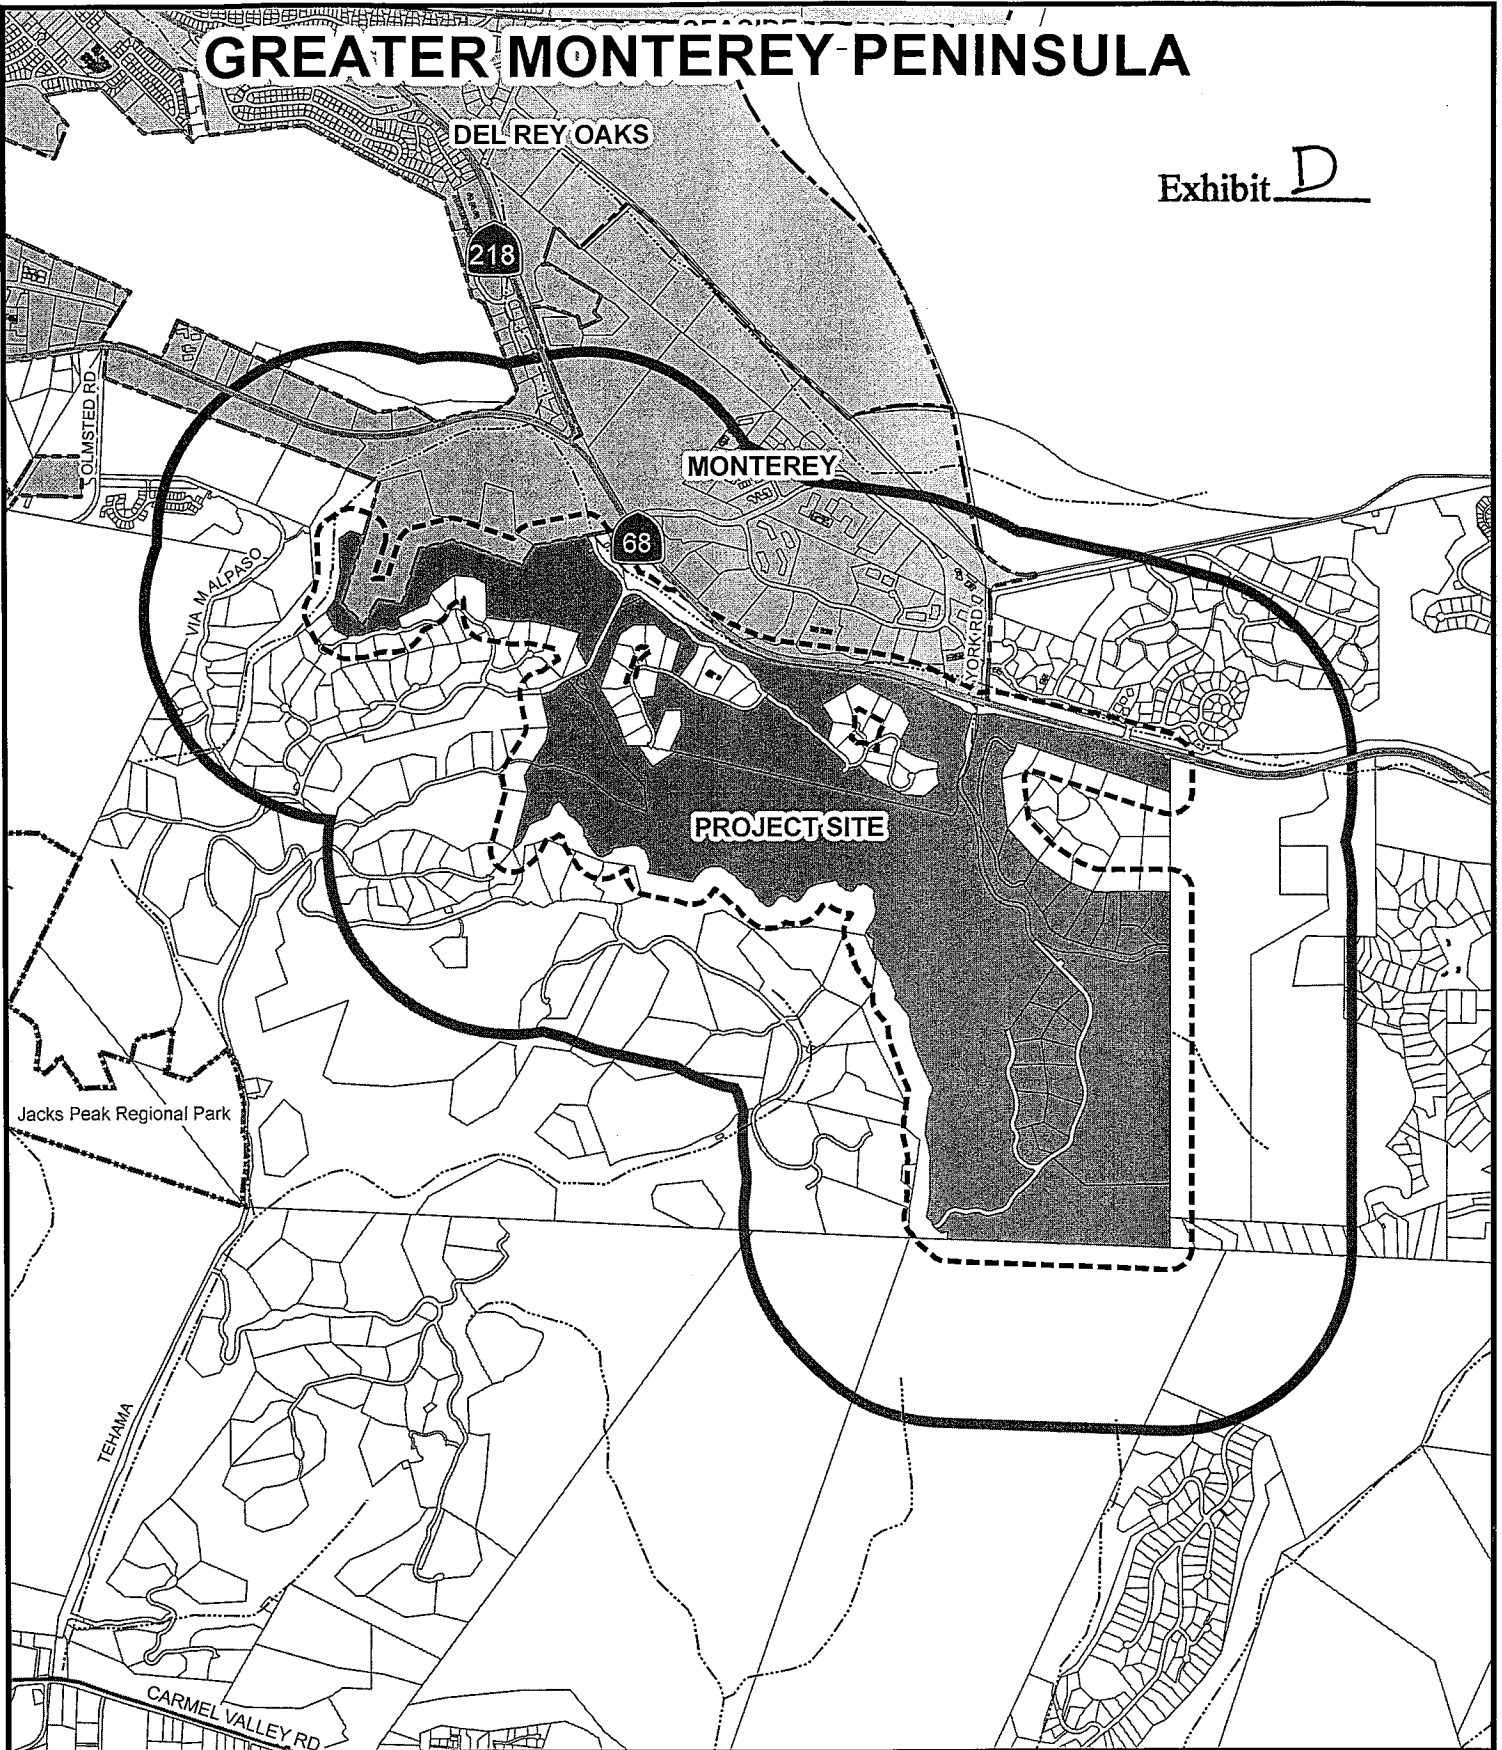

GREATER MONTEREY-PENINSULA

Exhibit D

APPLICANT: YORK HIGHLANDS (MONTERRA RANCH PROPERTIES LLC)

APN: 259-092-072-000M

FILE # PLN100020

Water 2500' Limit 300' Limit City Limits

PLANNER: ROBINSON